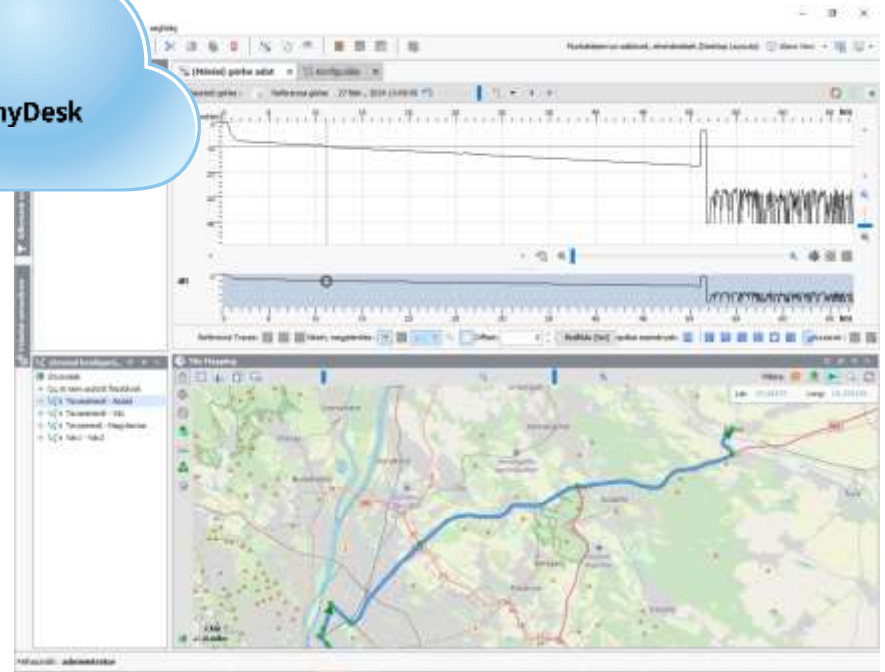

The logo for NTEST, featuring the word "NTEST" in a bold, white, sans-serif font. Above the letter "N" are three horizontal white lines of varying lengths, suggesting a signal or data flow. The logo is positioned in the upper left corner of the slide.

NTEST

FiberWatch™

Remote Fiber Test & Surveillance (RFTS)

Folyamatos Hálózat Monitorozás

Élő bemutató

Együttműködés

FiberWatch Demo

Köszönöm a figyelmet!