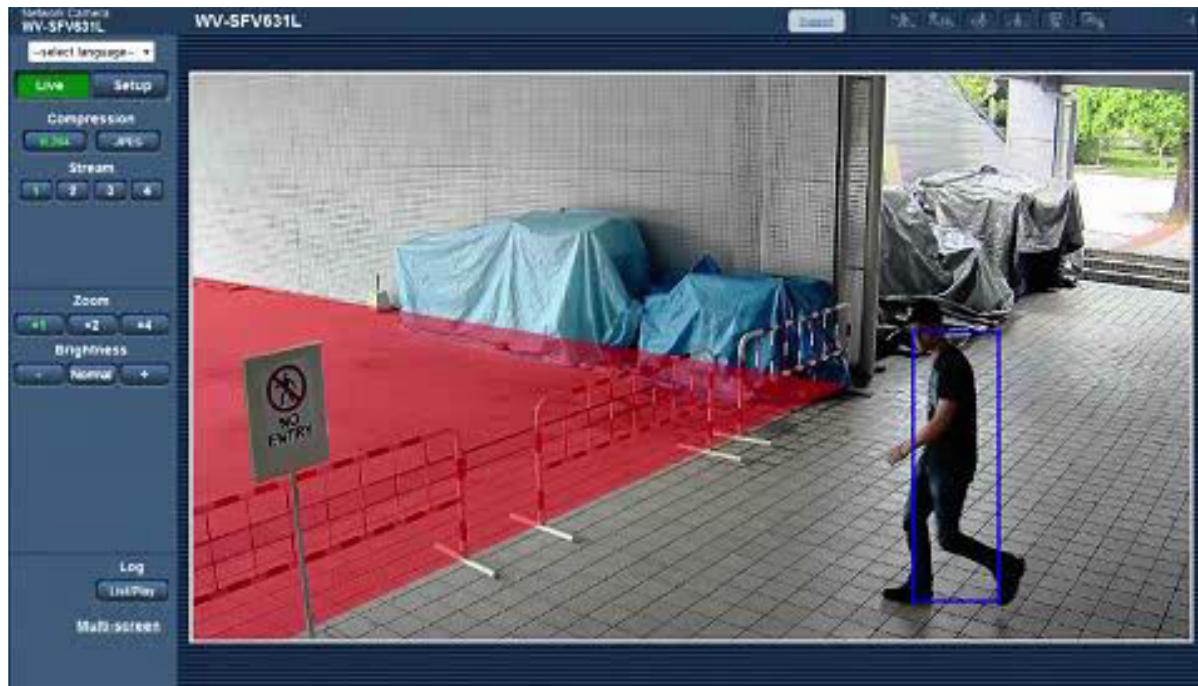

Panasonic AeroPTZ

**Easy installation
OK with tiny & inexpensive pole**

Auto Back Focus

Erythrocyte

Auto Focus Accuracy $\pm 2\mu\text{m}$

Without Focus Shift

With Focus Shift

77 °F
(25 °C)

-22 °F
(-30 °C)

competitors

Panasonic

Provide visibility Images Under Temperature Changes

Intelligent VMD (Video motion detection)

Intruder Detection

Intelligent VMD (Video motion detection)

Cross Line Detection