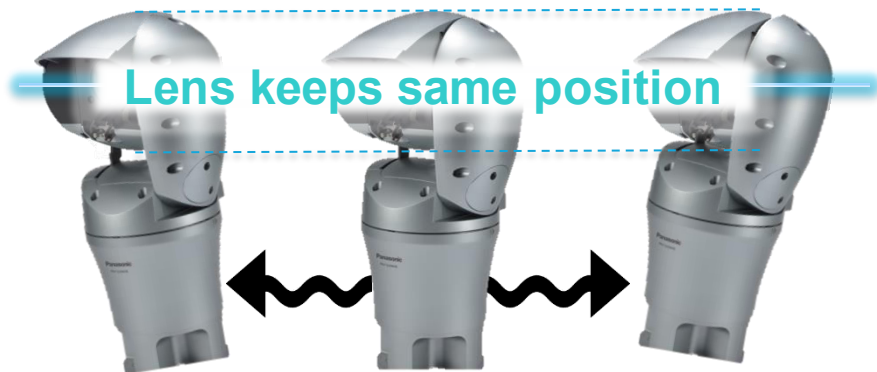

Motion

Competitors

Panasonic

Detects License plates
even at high speed

Scene

Detects objects clearly
under low illumination

i-PRO Extreme Visibility For Aero PTZ Hybrid Image Stabilization

PAN/TILT stabilization (0.2~1Hz, 5°)

Gyro sensor and custom IC detects and calculate the vibration. PAN/TILT motors cancel the slow big shake.

Electric stabilization (1~30Hz, 2.5°)

Cropping and camera shake correction cancel the high frequency vibration .