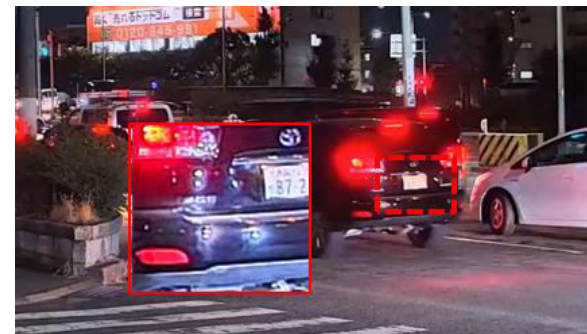

Panasonic

BUSINESS

i-PRO Extreme Visibility Intelligent Auto

Automatic Detection

Face

Competitors

Panasonic

Detects up to **16 faces**
in backlit scenes

Motion

Competitors

Panasonic

Detects License plates
even at high speed

Scene

Detects objects clearly
under low illumination

i-PRO Extreme Visibility For Aero PTZ Hybrid Image Stabilization

PAN/TILT stabilization (0.2~1Hz, 5°)

Gyro sensor and custom IC detects and calculate the vibration. PAN/TILT motors cancel the slow big shake.

Electric stabilization (1~30Hz, 2.5°)

Cropping and camera shake correction cancel the high frequency vibration .