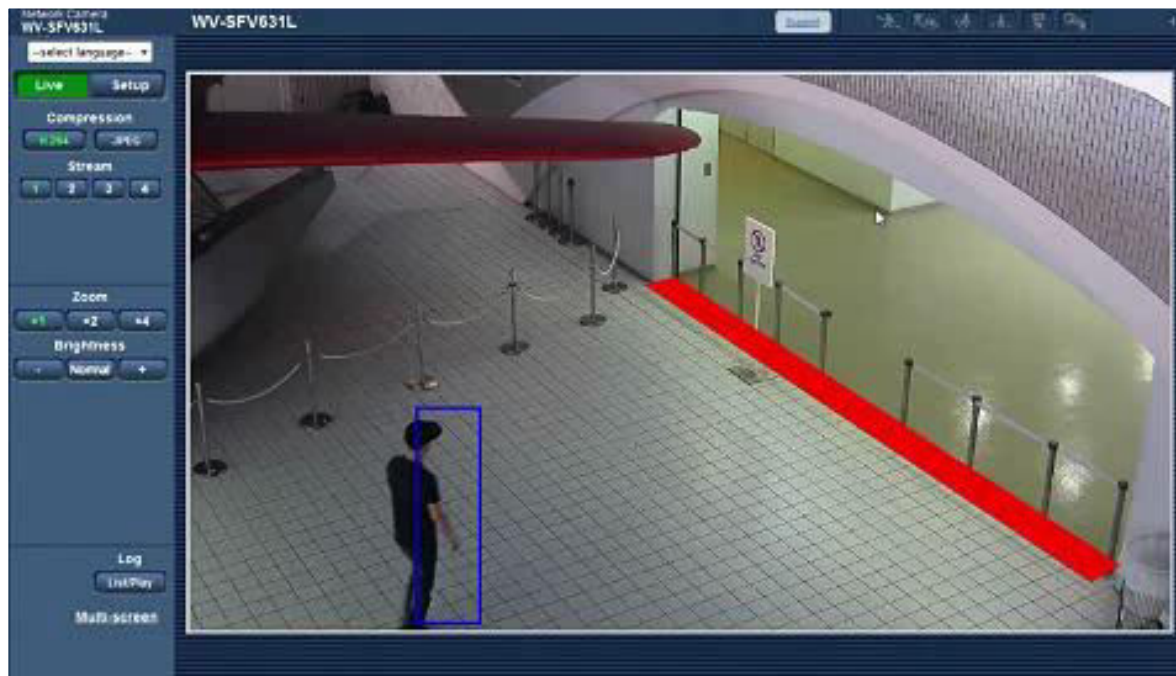

Panasonic AeroPTZ

**Easy installation
OK with tiny & inexpensive pole**

Auto Back Focus

Erythrocyte

Auto Focus Accuracy $\pm 2\mu\text{m}$

Without Focus Shift

With Focus Shift

77 °F
(25 °C)

-22 °F
(-30 °C)

competitors

Panasonic

Provide visibility Images Under Temperature Changes

Intelligent VMD (Video motion detection)

Intruder Detection

Intelligent VMD (Video motion detection)

Cross Line Detection

Intelligent VMD (Video motion detection)

Loitering Detection

Intelligent VMD (Video motion detection)

Abandoned Object Detection

Intelligent VMD (Video motion detection)

Removed Object Detection

Face Recognition