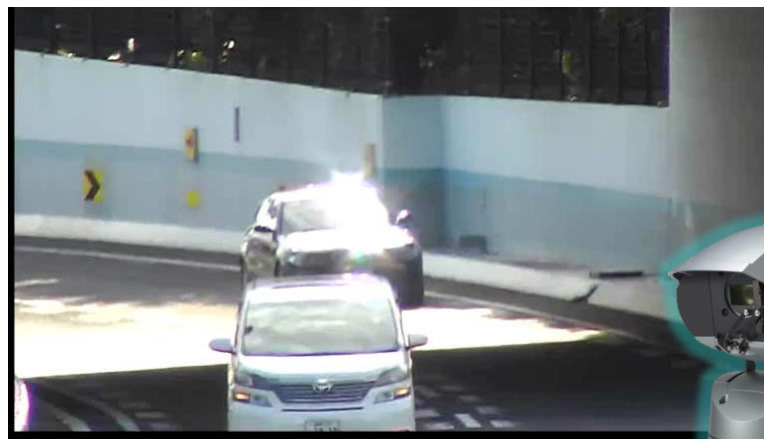

Gyro sensor and custom IC detects and calculate the vibration. PAN/TILT motors cancel the slow big shake.

Electric stabilization (1~30Hz, 2.5°)

Cropping and camera shake correction cancel the high frequency vibration .

Reduces vibrations and Saves Total Installation Cost

i-PRO Extreme Visibility For Aero PTZ Hybrid Image Stabilization

comparison video

Competitors PTZ

**NEED STRONG & HUGE foundation,
Due to preventing from vibration**