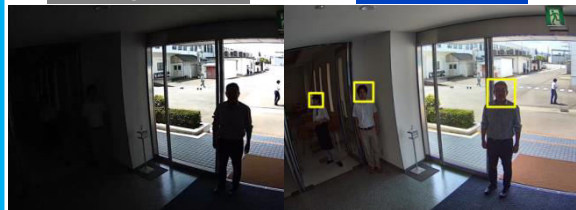

Panasonic

BUSINESS

i-PRO Extreme Visibility Intelligent Auto

Automatic Detection

Face

Competitors

Panasonic

Detects up to **16 faces**
in backlit scenes

Motion

Competitors

Panasonic

Detects License plates
even at high speed

Scene

Detects objects clearly
under low illumination

i-PRO Extreme Visibility For Aero PTZ Hybrid Image Stabilization

PAN/TILT stabilization (0.2~1Hz, 5°)

Gyro sensor and custom IC detects and calculate the vibration. PAN/TILT motors cancel the slow big shake.

Electric stabilization (1~30Hz, 2.5°)

Cropping and camera shake correction cancel the high frequency vibration .