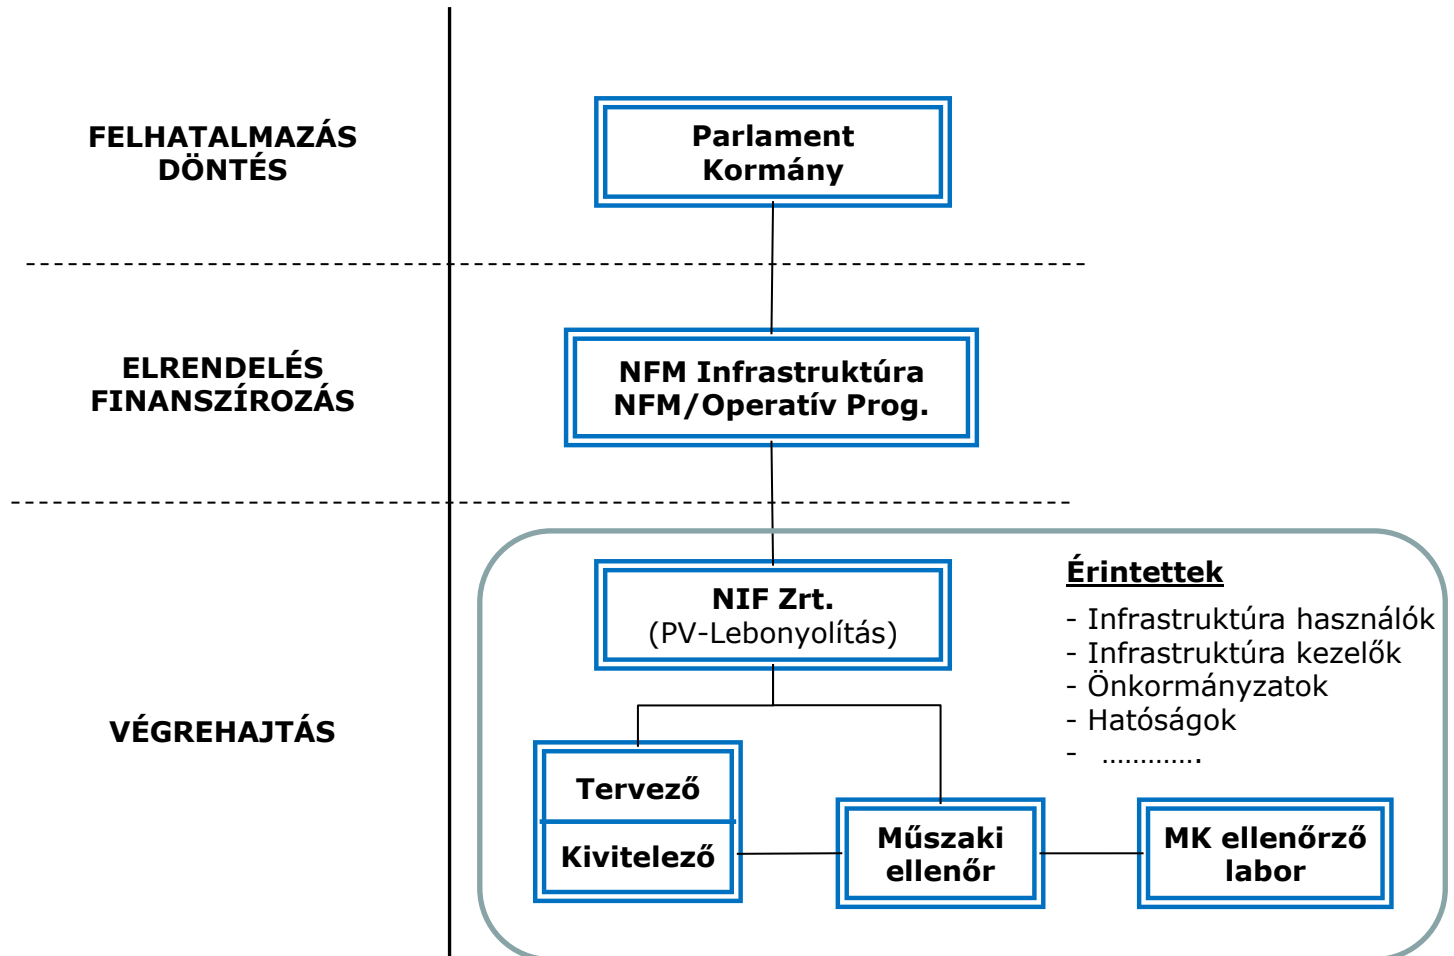

NIF Zrt. működési környezet