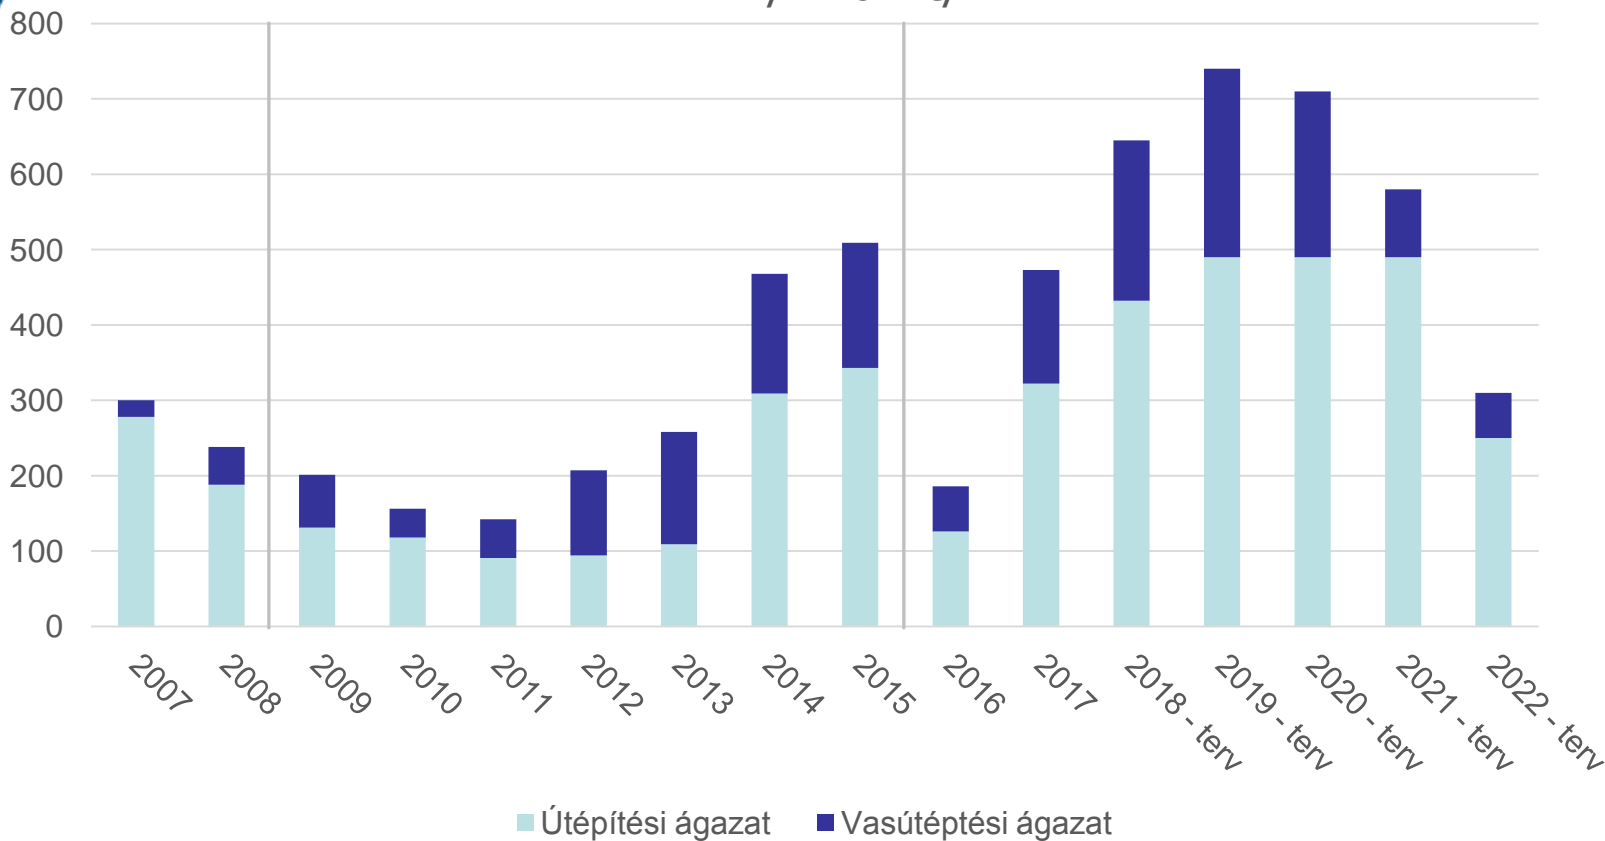

Kibocsátási adatok (bruttó beruházási költség)

2007-2022 közötti időszak
/Mrd Ft/